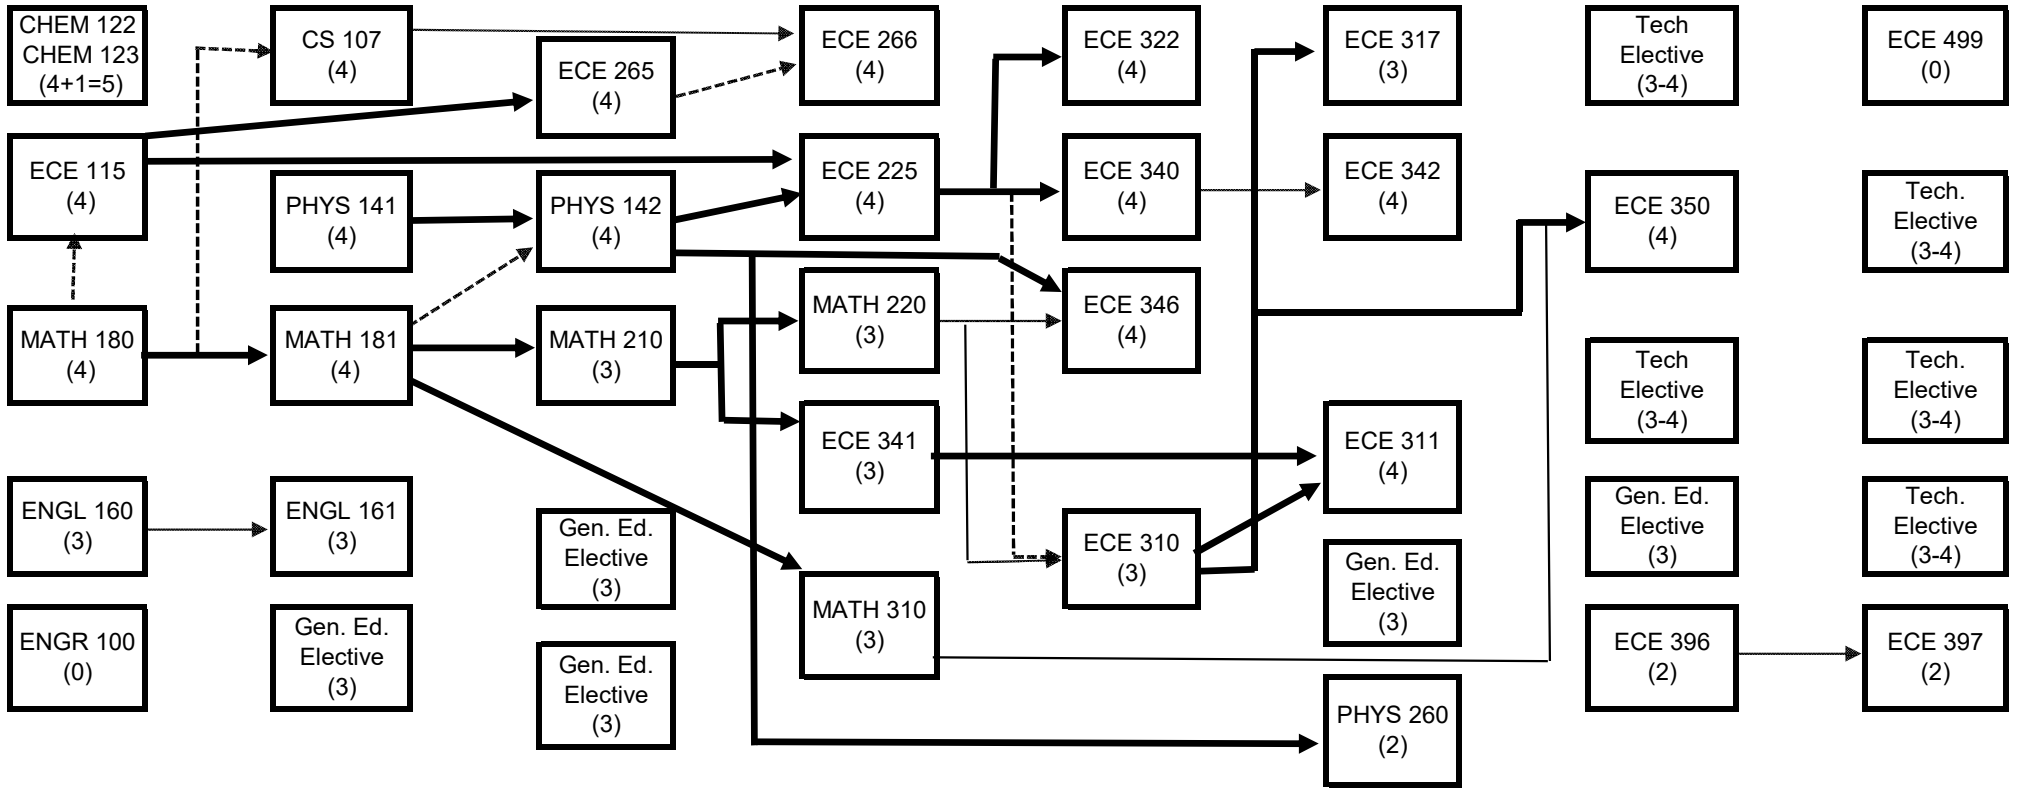

UIC Electrical Engineering Curriculum - Suggested Schedule of Courses

Year 1		Year 1		Year 2		Year 2		Year 3		Year 3		Year 4		Year 4
Sem 1		Sem 2		Sem 1		Sem 2		Sem 1		Sem 2		Sem 1		Sem 2
(16 hours)		(18 hours)		(17 hours)		(17 hours)		(16 hours)		(17 hours)		(14-16 hours)		(14-17 hours)

- - - - -> co-requisite
 ———> pre-requisite
 ———> Grade C or better pre-requisite

09.25.2019 Natasha Devroye