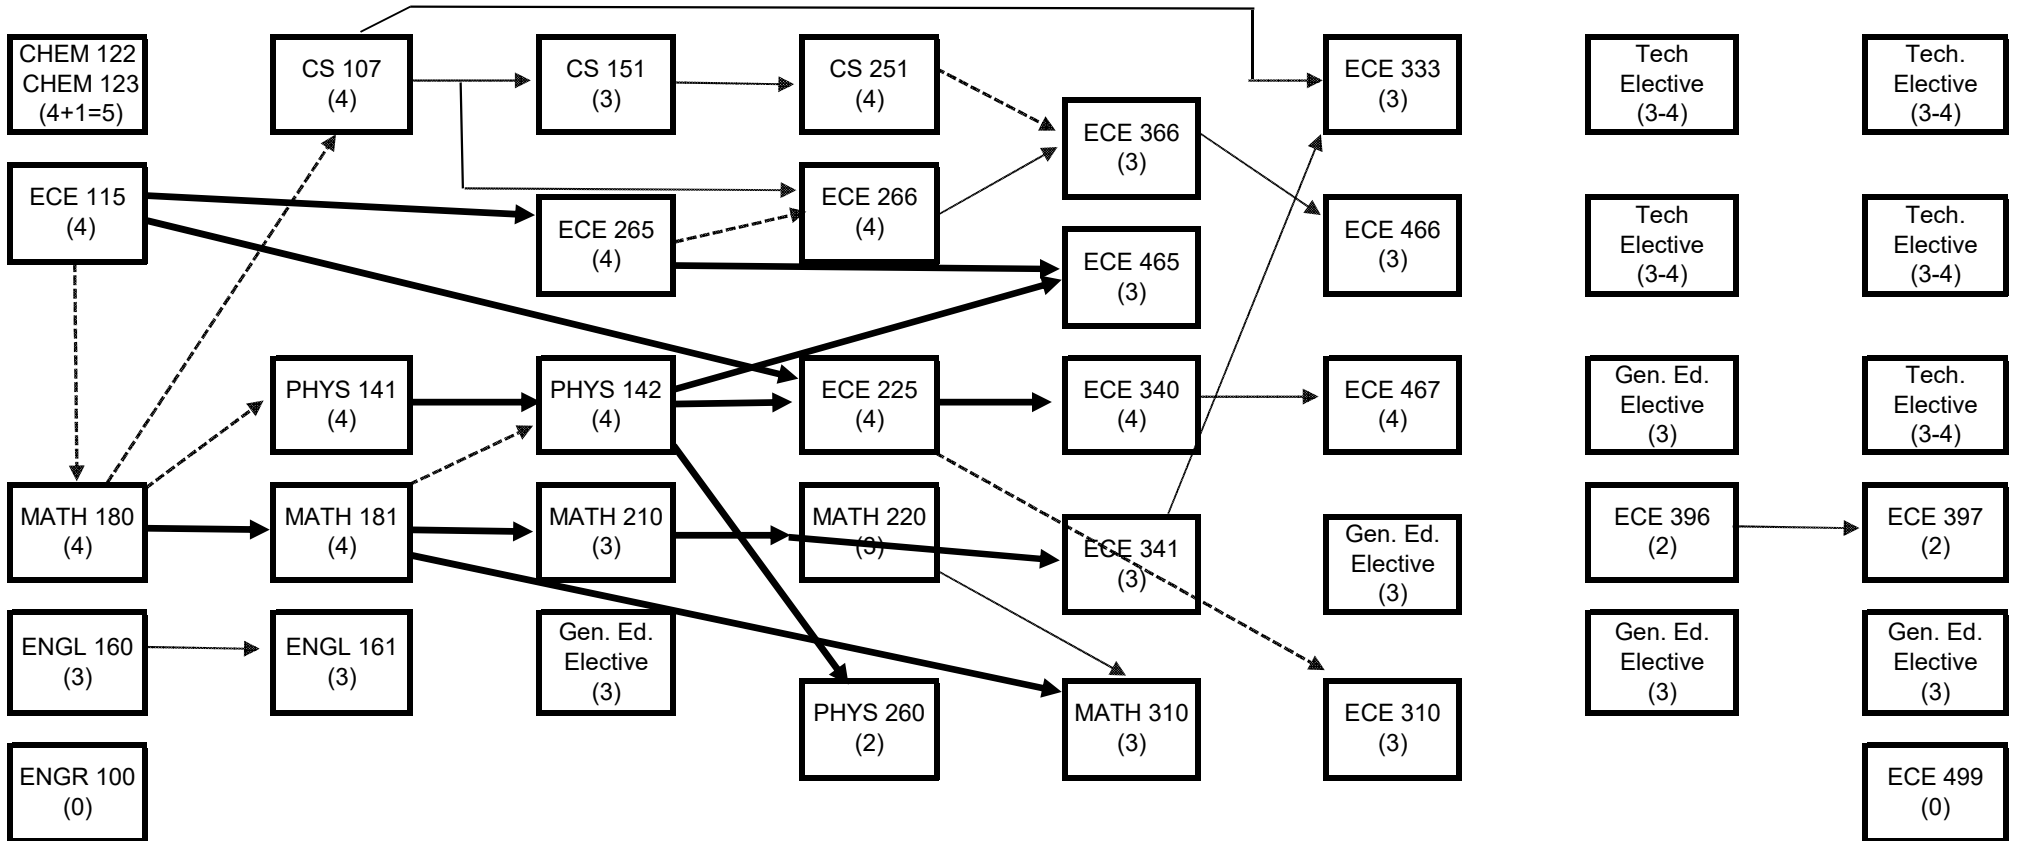

UIC Computer Engineering Curriculum - Suggested Schedule of Courses

Year 1		Year 1		Year 2		Year 2		Year 3		Year 3		Year 4		Year 4
Sem 1		Sem 2		Sem 1		Sem 2		Sem 1		Sem 2		Sem 1		Sem 2
(16 hours)		(18 hours)		(17 hours)		(17 hours)		(16 hours)		(17 hours)		(14-16 hours)		(14-17 hours)

- > co-requisite
- > pre-requisite
- > Grade C or better pre-requisite

09.25.2019 Natasha Devroye